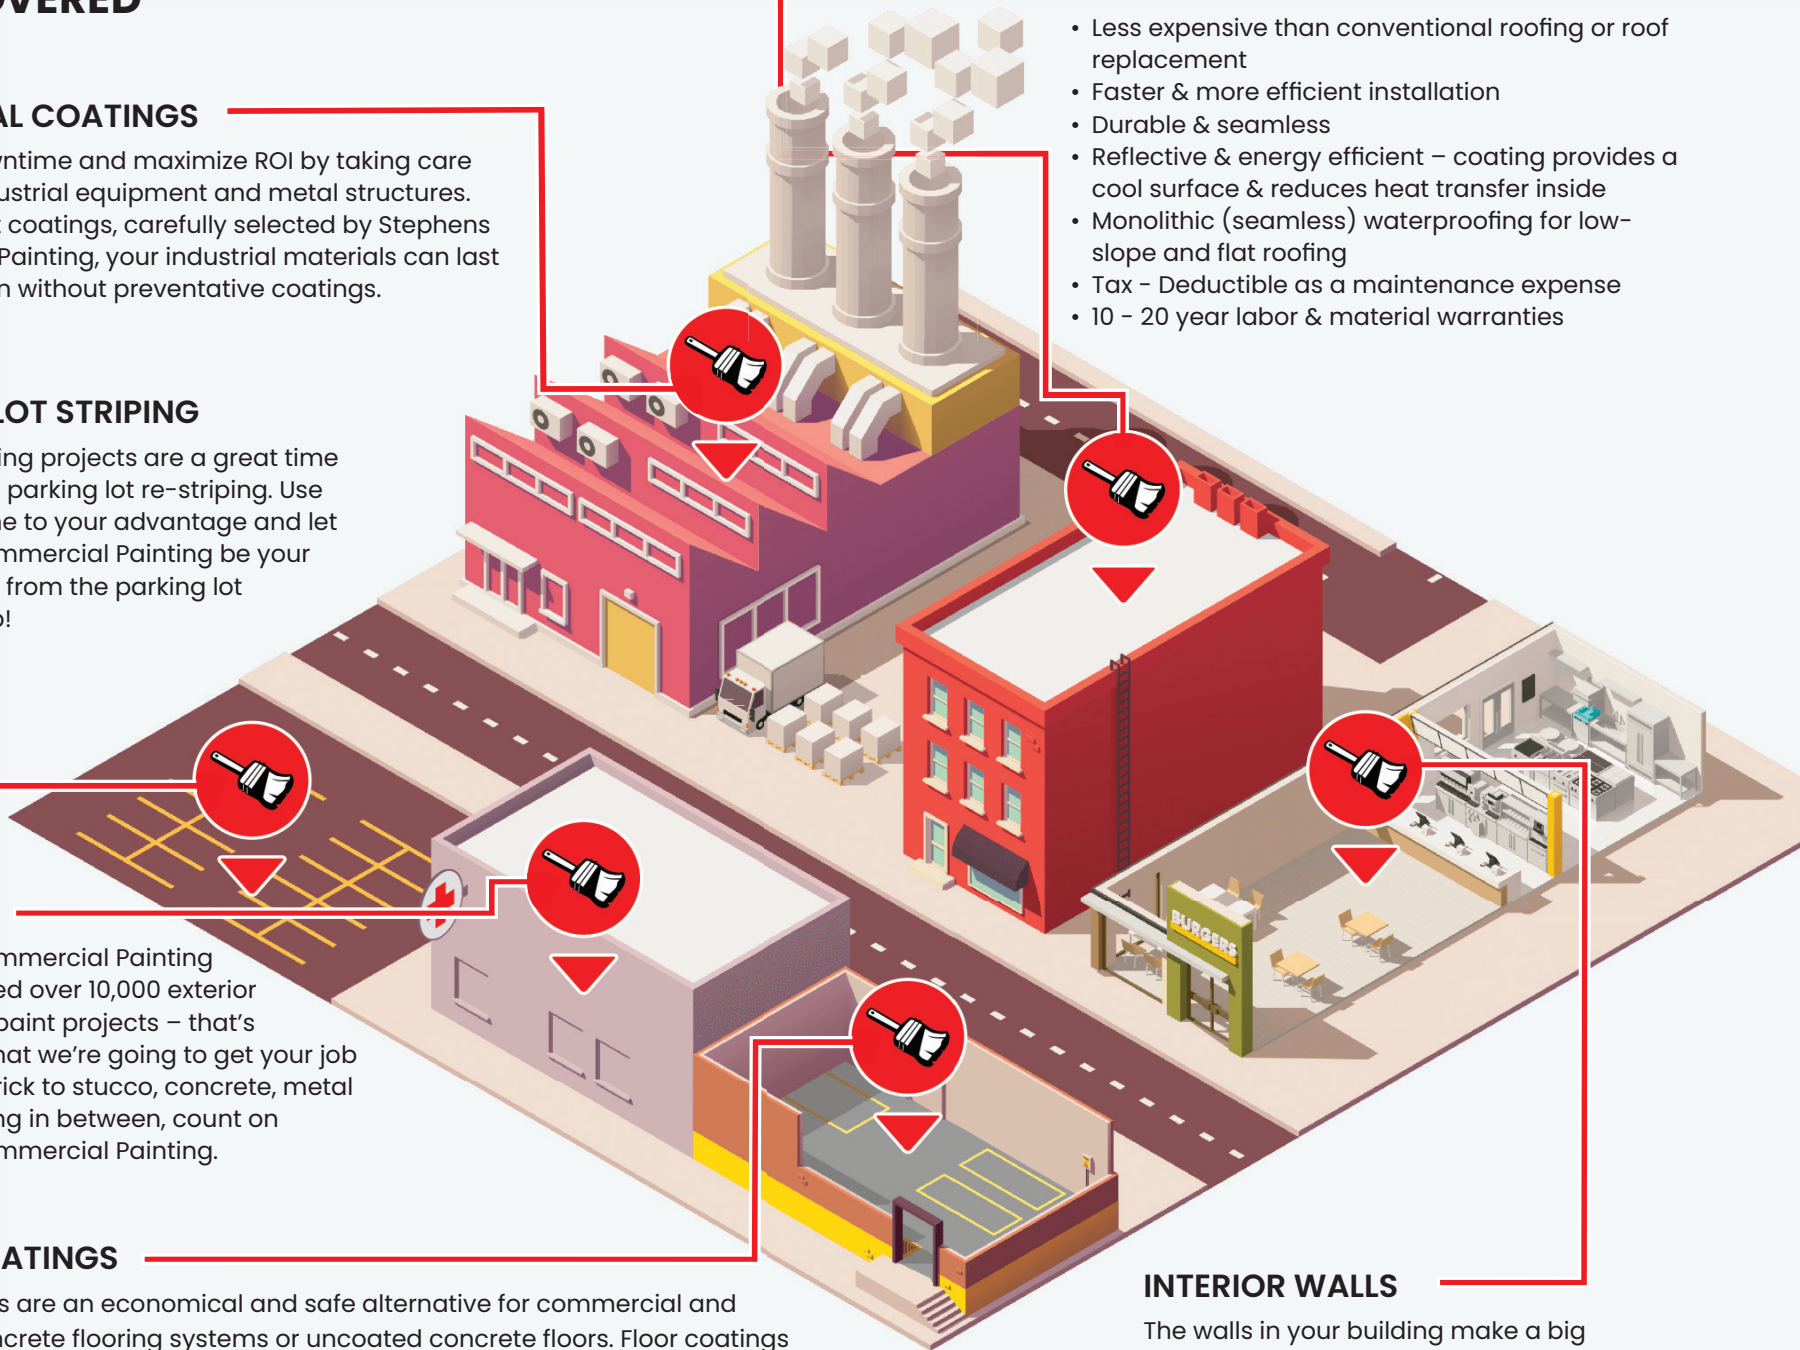

MAINTENANCE PAINTING

With a proven track record of delivering top-notch services, Stephens Commercial has over 40 years of expertise serving businesses across DFW and Texas. We offer a range of maintenance painting programs, each customized to the needs of your business, and scheduled around your operations to minimize disruption.

ROOF COATINGS

Fix your leaking roof...for good...and for less than conventional re-roofing. If you have a roof in need of repair or replacement, this could be a cost effective, efficient, and long-term solution. Stephens Commercial Painting has the expertise & high quality, engineered roof coatings to help your business get dry and stay dry, all while it's business as usual inside the building.

- Less expensive than conventional roofing or roof replacement
- Faster & more efficient installation
- Durable & seamless
- Reflective & energy efficient – coating provides a cool surface & reduces heat transfer inside
- Monolithic (seamless) waterproofing for low-slope and flat roofing
- Tax - Deductible as a maintenance expense
- 10 - 20 year labor & material warranties

INTERIOR WALLS

The walls in your building make a big statement about your business. Whether you need a simple coat of white, custom colors to meet your brand standards, or complicated trim finish work our crews are experienced and precise – exactly what you want!